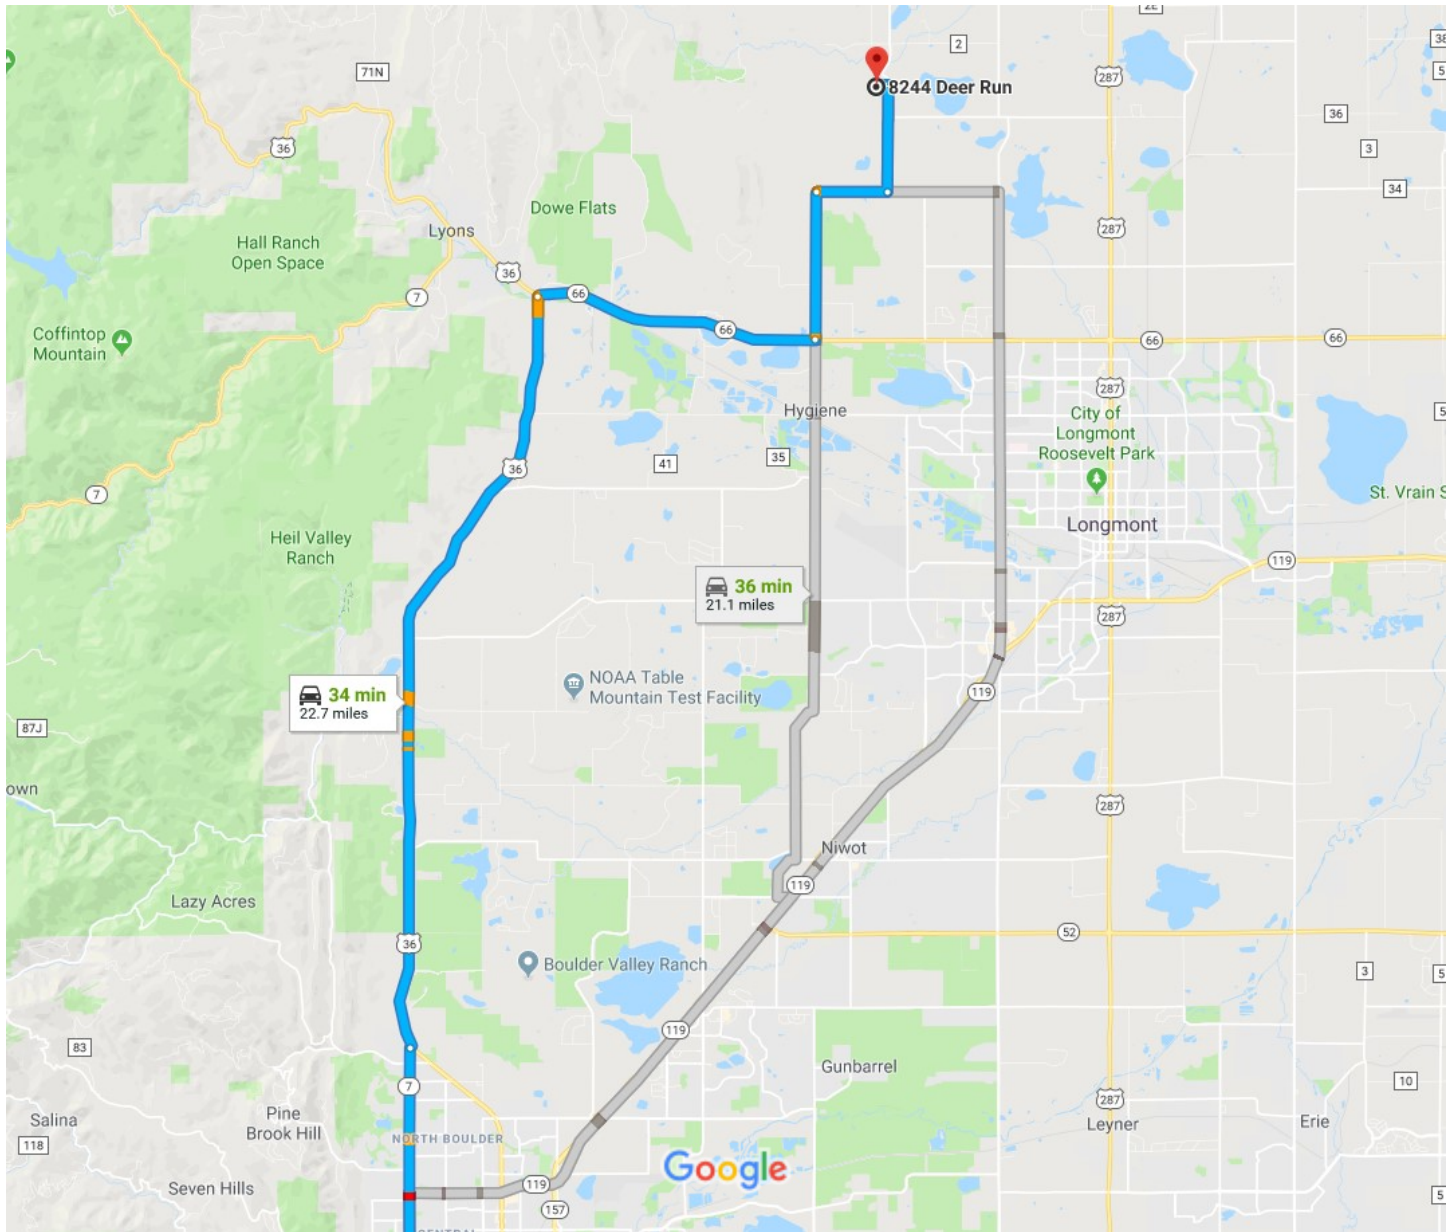

1050 Walnut St, Boulder, CO 80302 to 8244 Deer Run, Longmont, CO 80503

Drive 22.7 miles, 34 min

Map data ©2018 Google 2 mi

1050 Walnut St

Boulder, CO 80302

- ↑ 1. Head east on Walnut St toward 11th St

1 min (0.1 mi)

Take US-36 W to N 75th St

26 min (18.0 mi)

- ↶ 2. Turn left onto Broadway

3.3 mi

↩ 3. Turn left onto US-36 W

10.8 mi

↪ 4. Turn right onto CO-66 E

3.9 mi

Continue on N 75th St. Take N 83rd St to Deer Run

7 min (4.6 mi)

↩ 5. Turn left onto N 75th St

2.0 mi

↑ 6. N 75th St turns slightly right and becomes Woodland Rd

0.9 mi

↩ 7. Turn left onto N 83rd St

1.4 mi

↩ 8. Turn left onto Deer Run

 Destination will be on the left

0.2 mi

8244 Deer Run

Longmont, CO 80503

These directions are for planning purposes only. You may find that construction projects, traffic, weather, or other events may cause conditions to differ from the map results, and you should plan your route accordingly. You must obey all signs or notices regarding your route.