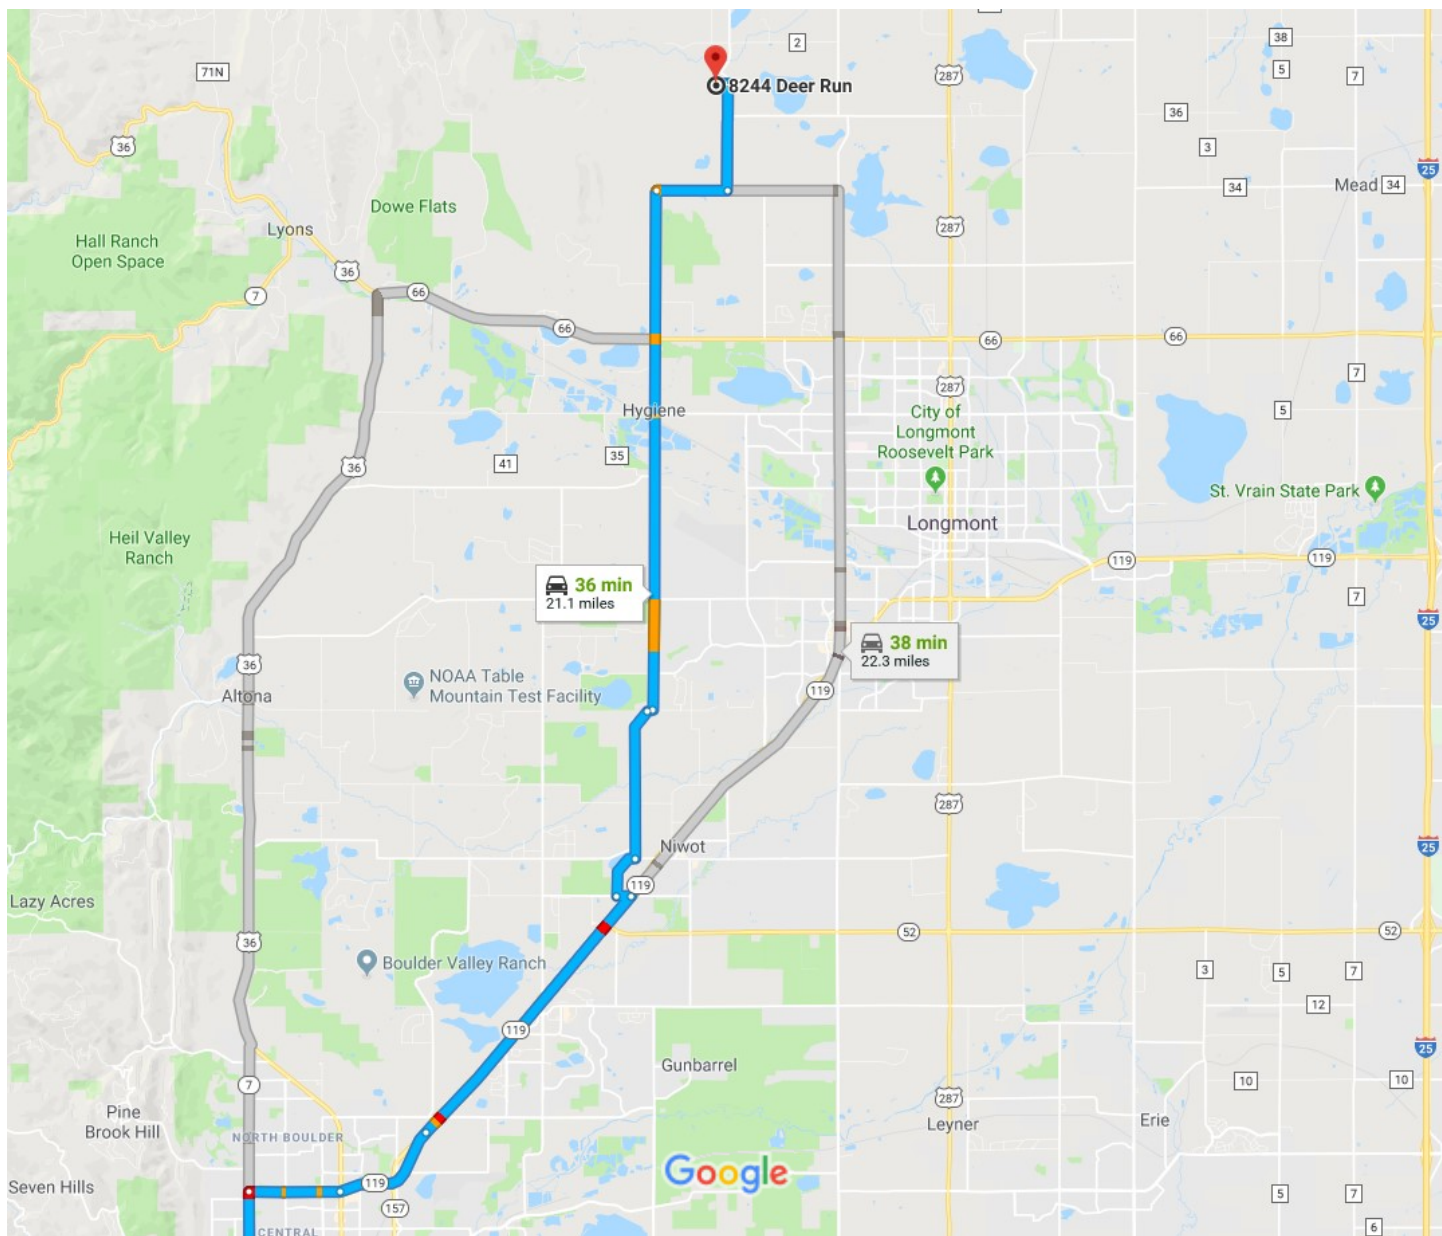

1050 Walnut St, Boulder, CO 80302 to 8244 Deer Run, Longmont, CO 80503

Drive 21.1 miles, 36 min

Map data ©2018 Google 2 mi

1050 Walnut St

Boulder, CO 80302

Take CO-119, N 73rd St and N 75th St to Deer Run

- ↑ 1. Head east on Walnut St toward 11th St 35 min (20.9 mi)

- ↶ 2. Turn left onto Broadway 0.1 mi

- ↷ 3. Turn right onto Iris Ave 1.4 mi

- 1.2 mi

- ↑ 4. Continue onto CO-119
1.6 mi
- ↗ 5. Merge onto CO-119
4.2 mi
- ↶ 6. Turn left onto Monarch Rd
0.2 mi
- ↘ 7. Turn right onto N 71st St
0.7 mi
- ↶ 8. Turn left onto N 73rd St
2.1 mi
- ↑ 9. Continue onto Plateau Rd
427 ft
- ↑ 10. Continue onto N 75th St
7.0 mi
- ↑ 11. N 75th St turns slightly right and becomes Woodland Rd
0.9 mi
- ↶ 12. Turn left onto N 83rd St
1.4 mi
- ↶ 13. Turn left onto Deer Run
📘 Destination will be on the left
1 min (0.2 mi)

8244 Deer Run

Longmont, CO 80503

These directions are for planning purposes only. You may find that construction projects, traffic, weather, or other events may cause conditions to differ from the map results, and you should plan your route accordingly. You must obey all signs or notices regarding your route.