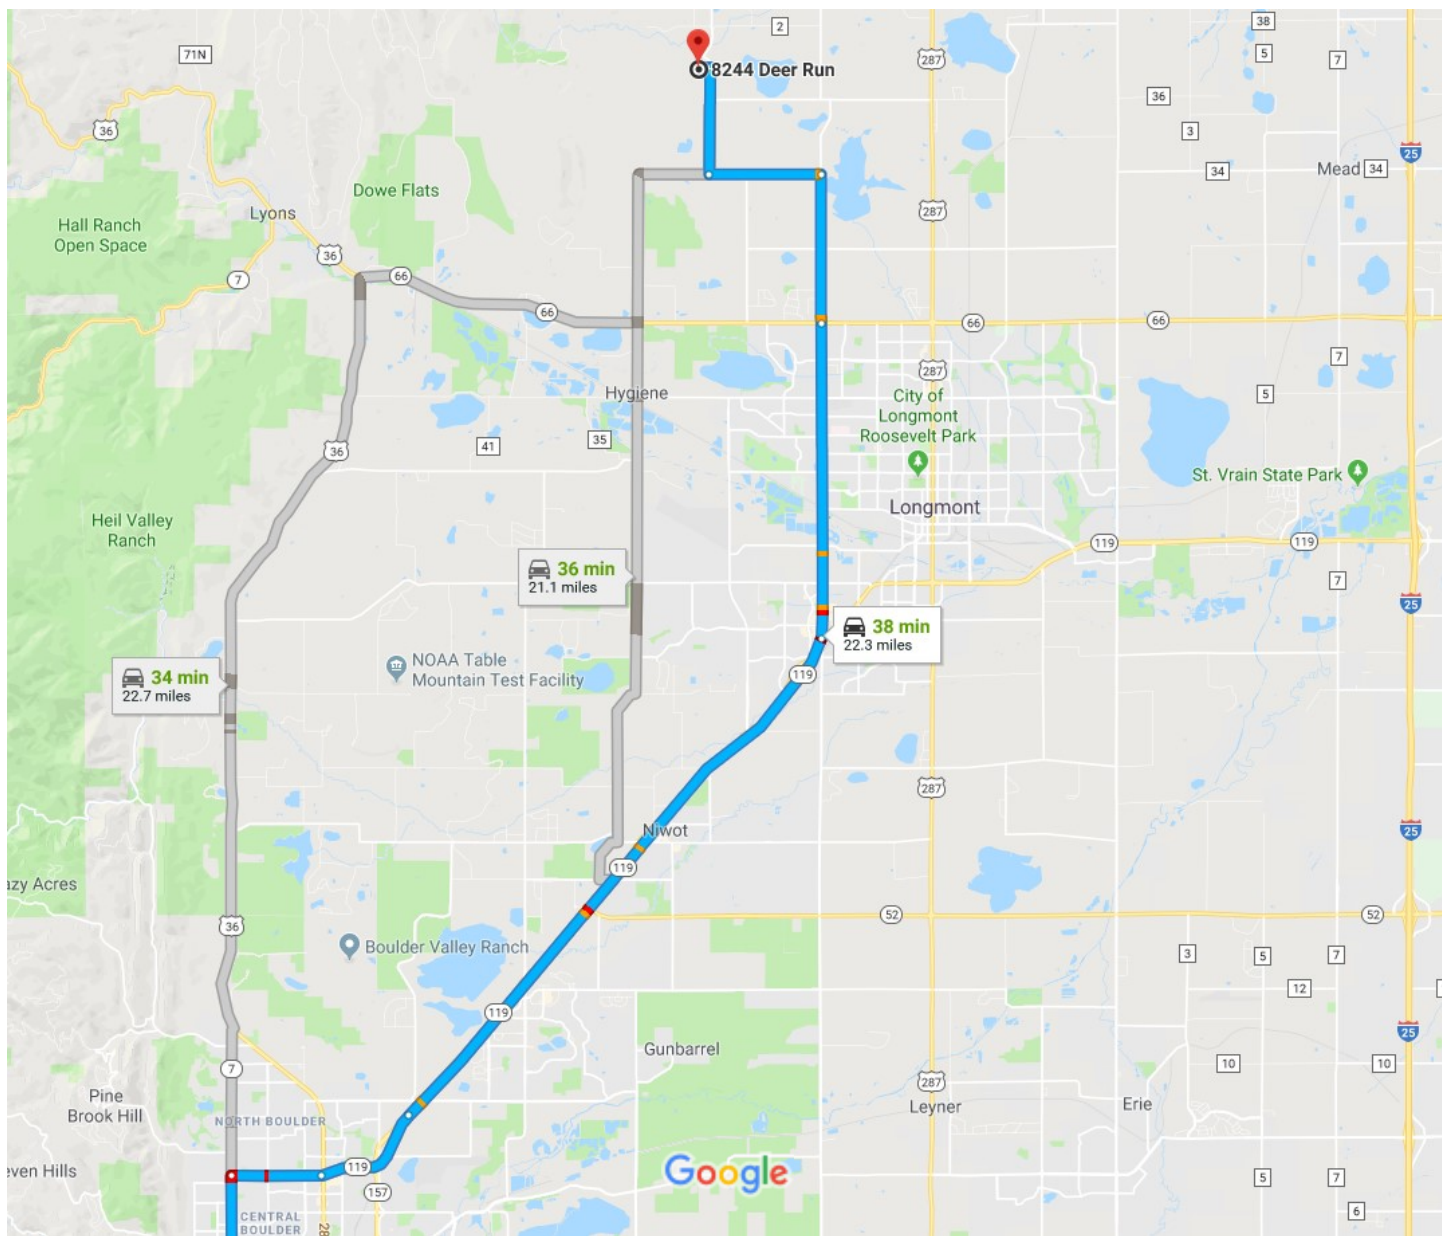

1050 Walnut St, Boulder, CO 80302 to 8244 Deer Run, Longmont, CO 80503 Drive 22.3 miles, 38 min

Map data ©2018 Google 2 mi

1050 Walnut St

Boulder, CO 80302

- ↑ 1. Head east on Walnut St toward 11th St

1 min (0.1 mi)
- ↶ 2. Turn left onto Broadway

4 min (1.4 mi)
- ↷ 3. Turn right onto Iris Ave

3 min (1.2 mi)

Follow CO-119 to S Hover St in Longmont

13 min (10.2 mi)

 4. Continue onto CO-119

1.6 mi

 5. Merge onto CO-119

8.6 mi

Continue on S Hover St. Take N 95th St to Deer Run

17 min (9.4 mi)

 6. Use the left 2 lanes to turn slightly left onto S Hover St

4.3 mi

 7. Continue onto N 95th St

2.0 mi

 8. Turn left onto Woodland Rd

1.5 mi

 9. Turn right onto N 83rd St

1.4 mi

 10. Turn left onto Deer Run

 Destination will be on the left

0.2 mi

8244 Deer Run

Longmont, CO 80503

These directions are for planning purposes only. You may find that construction projects, traffic, weather, or other events may cause conditions to differ from the map results, and you should plan your route accordingly. You must obey all signs or notices regarding your route.