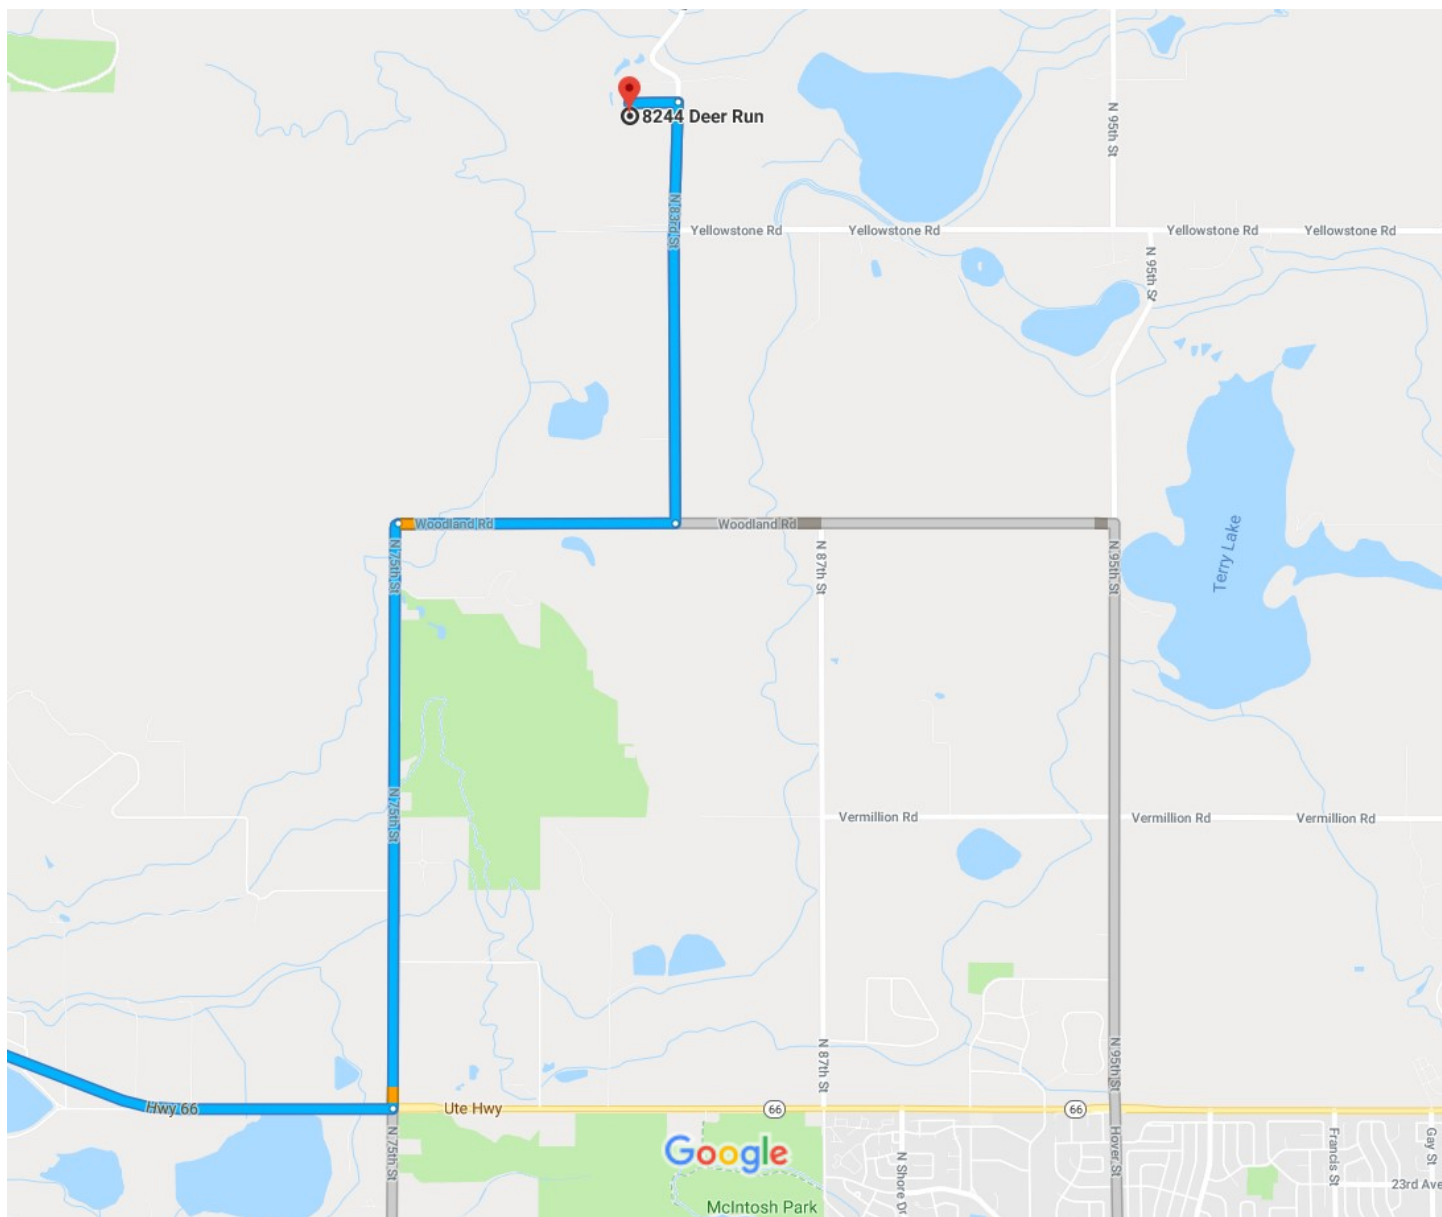

Google Maps 1050 Walnut St, Boulder, CO 80302 to 8244 Deer Run, Longmont, CO Drive 22.7 miles, 34 min

Map data ©2018 Google 2000 ft