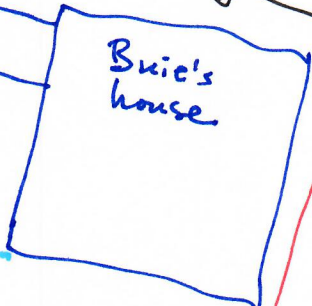

North

83<sup>rd</sup>

Deer Run

no parking

yellow house

middle house

Bucie's house

party zone

turn onto driveway

turn off driveway

entrance

entrance

NO PARKING  
XXXXXXX

zone 4

zone 1

zone 2

overflow parking (parallel)

main parking (head-in)  
use lowest number area with room

last house

5

4

3

3

3